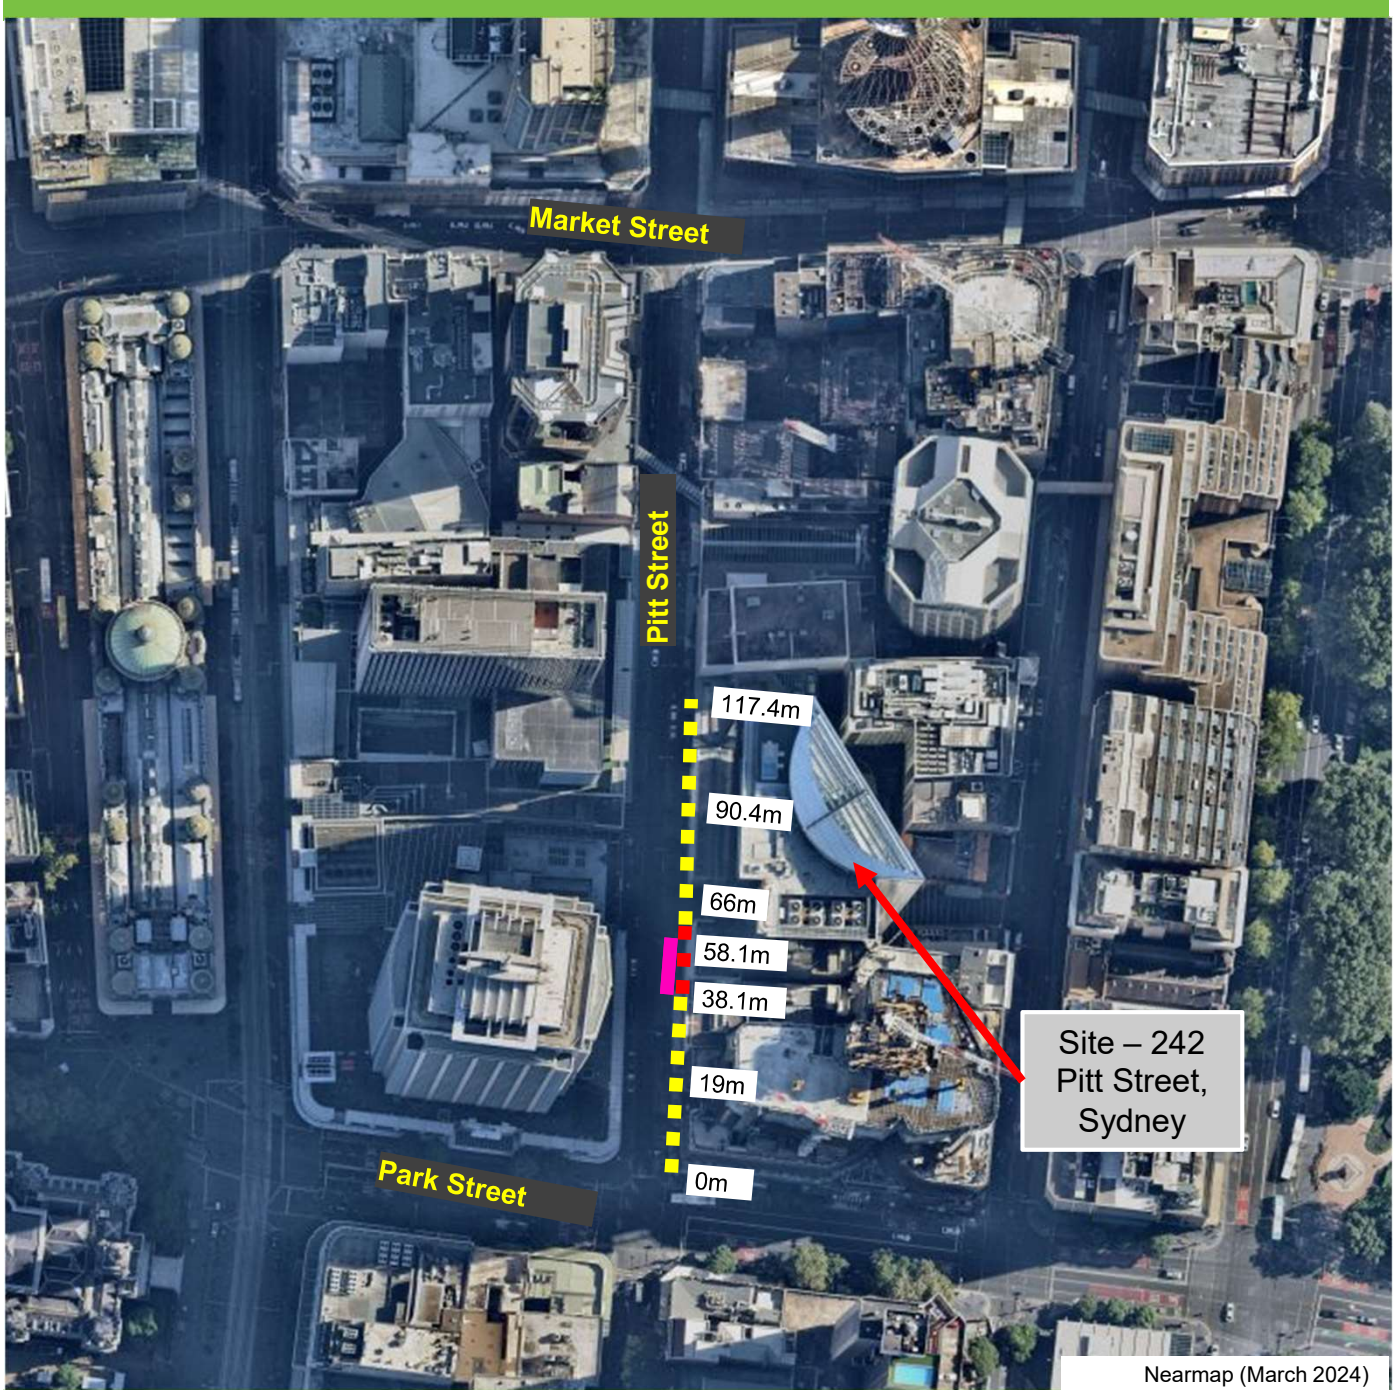

## 242 Pitt Street, Sydney Proposed Works Zone

Nearmap (March 2024)

### Existing

- ■ ■ No Stopping
- ■ ■ No Parking

### Proposed

- Works Zone  
9.00am-4.00pm Mon-Fri  
7.00am-5.00pm Sat  
No Parking All Other Times